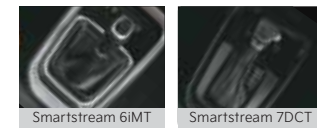

Impressive Performance

Powerful Smartstream G1.0 T-GDi Petrol Engine

Power 88 kW/ 6 000 rpm Torque 172 Nm/ 1 500-4 000 rpm