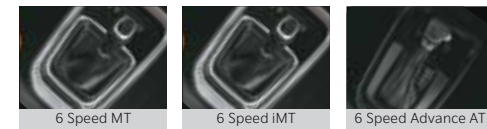

Refined 1.5 CRDi VGT Diesel Engine

Power 85 kW/ 4 000 rpm Torque 250 Nm/ 1 500-2 750 rpm