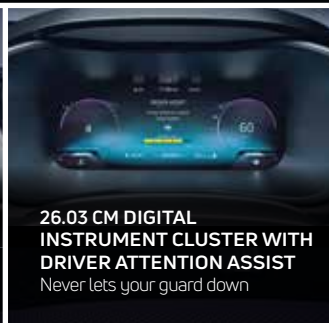

Rear Defogger

*As standard, *For all seats

TECH TO STAY AHEAD

**26.03 CM FLOATING
INFOTAINMENT SYSTEM BY HARMAN™**
Big entertainment is a big mood

AUDIOWORX
Surround yourself with cinematic entertainment on the move

**Android Auto™ AND
Apple CarPlay™**
with Wireless Connectivity

**26.03 CM DIGITAL
INSTRUMENT CLUSTER WITH
DRIVER ATTENTION ASSIST**
Never lets your guard down

**NAVIGATION DISPLAY ON
INSTRUMENT CLUSTER**