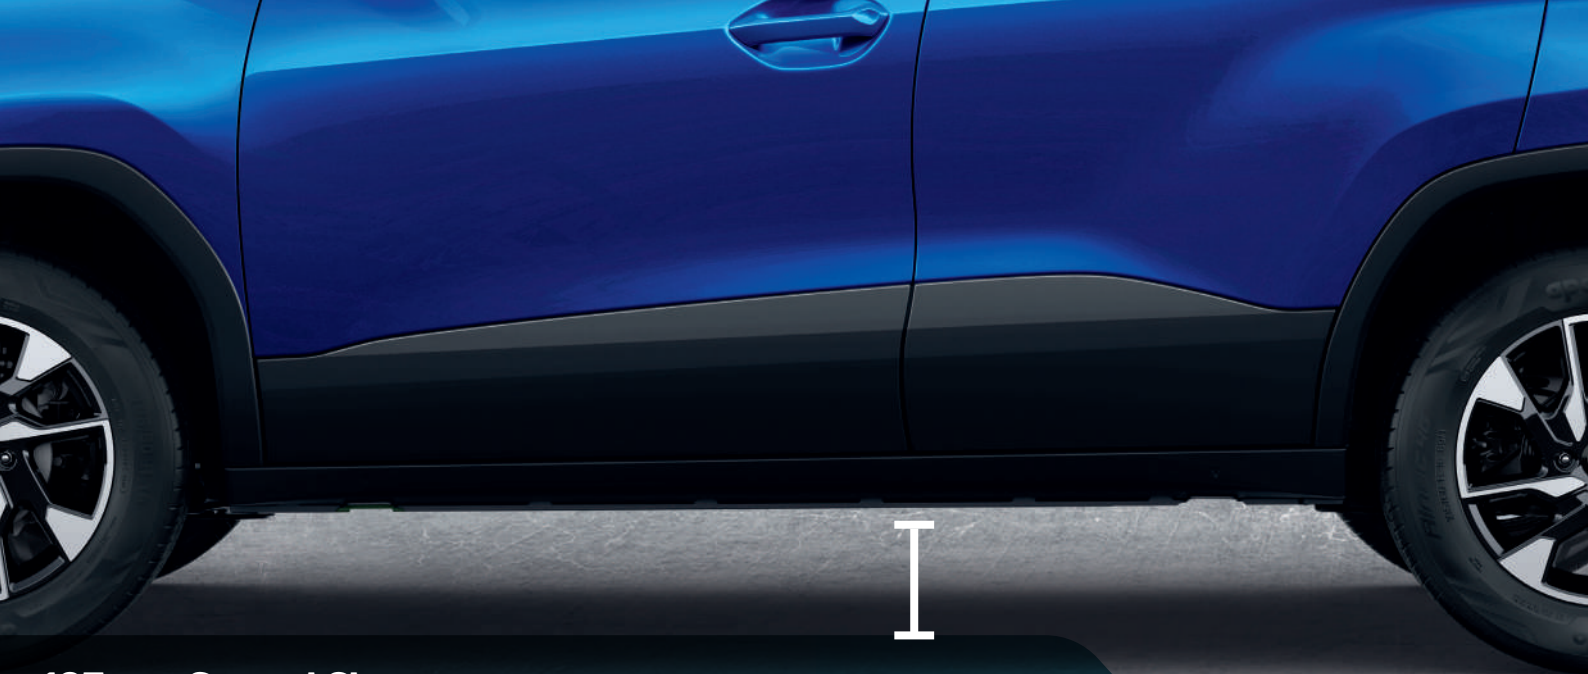

187 mm Ground Clearance

because potholes and high speed-breakers are in vogue too