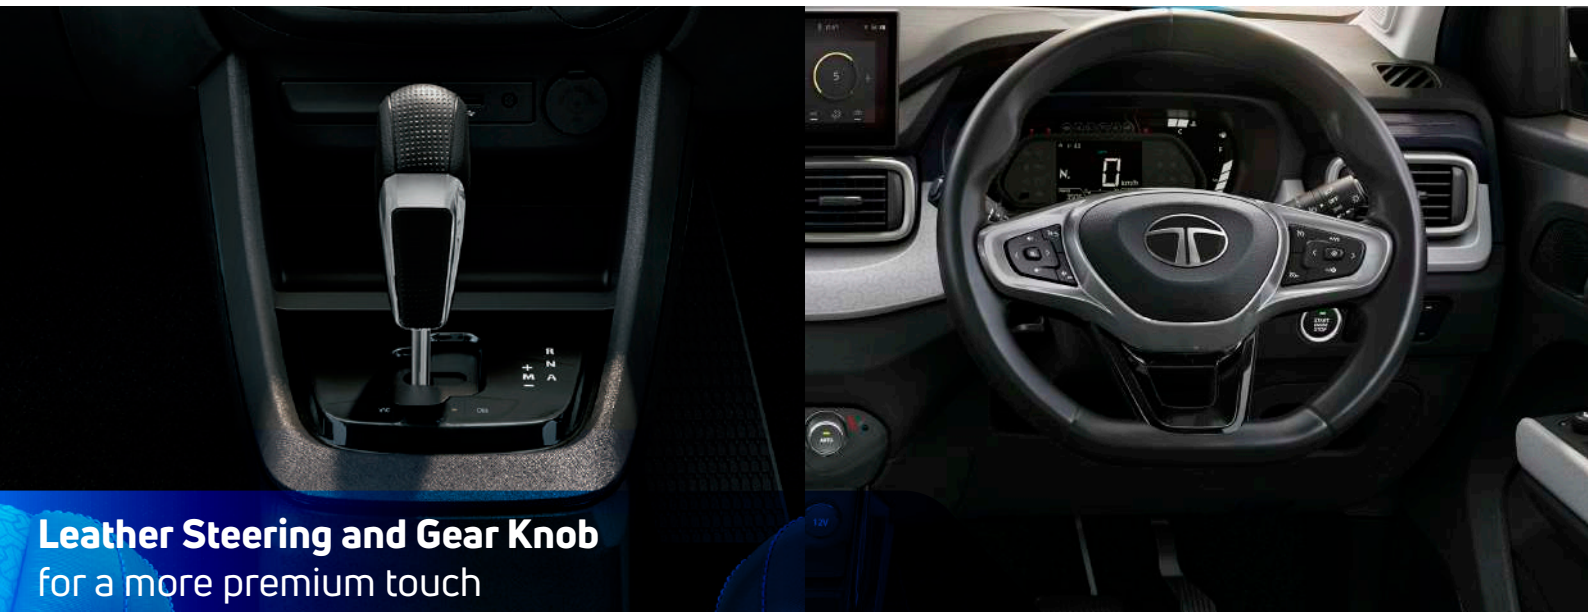

90-Degree Opening Doors
for a hassle-free entry and exit

Projector Headlamps & LED DRLs
that shine as bright as you

Stylish Roof Rails & Shark Fin Antenna
that adds to the Punch's aura

R16 Diamond Cut Alloy Wheels
that adds to the Punch's SUV stance

The Punch has a premium-looking stylish dashboard that makes the inside look as cool as it does outside.

Spacious Interior & Grand Console with Armrest
to add comfort and good vibes to every drive.

Electric Sunroof
for the perfect sunrise