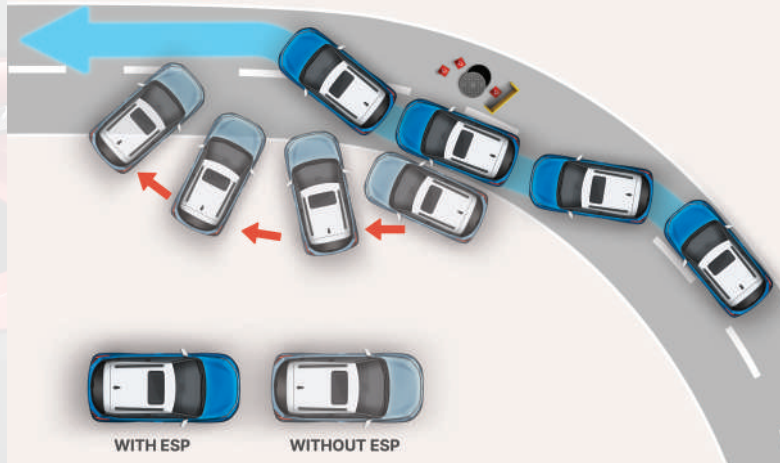

More Of Convenience

Rear Parcel Tray | Tilt Steering | One-shot-down Driver Window | Follow-me-home Headlamps

VIBES WITH YOUR LEVEL OF SAFETY

With the highest level of safety ratings, the Punch is for the fun-lovers and most importantly, the responsible ones.

5-Star GNCAP Safety Rating

TATA PUNCH
2021 TEST (2 airbags)

#SAFERCARSFORINDIA

Dual Airbags
are offered as standard

Electronic Stability Program
as standard

Reverse Parking Camera
allows you to reverse without a worry