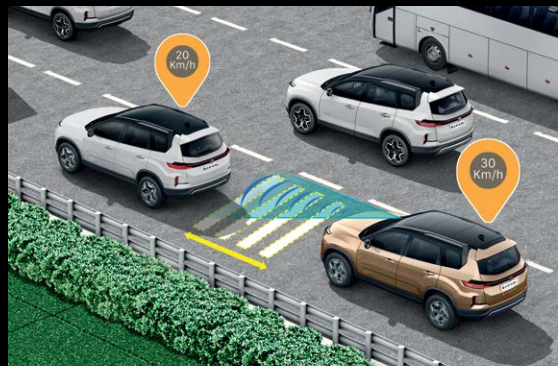

THE ADAS SUPPORT

BUILT TO TAKE ON SURPRISES 

TATA SAFARI NOW WITH ADAS - LEVEL 2

LANE KEEP ASSIST (LKA) **NEW**

Worried about accidental lane deviations? Your car's Intelligent ADAS System monitors lane markings and automatically adjusts steering to keep you safely in your lane.

ADAPTIVE STEERING ASSIST WITH LANE CENTERING* (ASA) **NEW**

Enjoy enhanced comfort and safety as adaptive cruise control and Smart Lane Centering keep your car at a safe speed and centered in its lane by automatically adjusting the steering when needed.

ADAPTIVE CRUISE CONTROL

A highly intelligent, intuitive way to Stop and Go is here to aid you in the New Safari.

AUTONOMOUS EMERGENCY BRAKING

With the efficient ADAS system, you're always well-prepared for any uncertainty or collision scenario on the road.