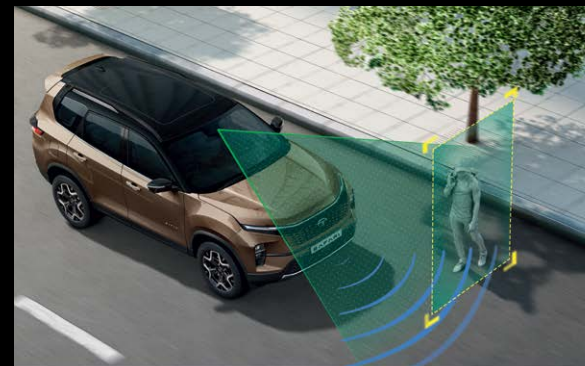

ADAPTIVE CRUISE CONTROL

A highly intelligent, intuitive way to Stop and Go is here to aid you in the New Safari.

AUTONOMOUS EMERGENCY BRAKING

With the efficient ADAS system, you're always well-prepared for any uncertainty or collision scenario on the road.

MORE ON ADAS

Blind Spot Detection | Lane Departure Warning | Forward Collision Warning | Rear Collision Warning | Rear Cross Traffic Alert | Lane Change Alert | Door Open Alert | Over Speed Alert | Blind Spot View Monitor | Driver Doze-off Alert | Traffic Sign Recognition | High Beam Assist