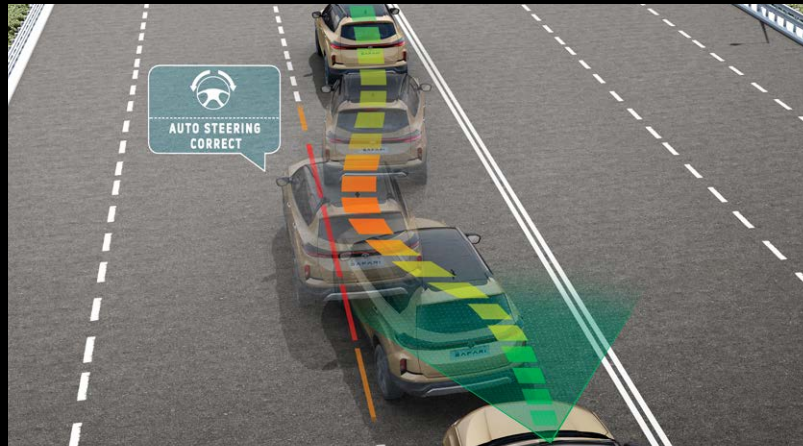

THE ADAS SUPPORT

BUILT TO TAKE ON SURPRISES 

TATA SAFARI NOW WITH ADAS - LEVEL 2

LANE KEEP ASSIST (LKA) **NEW**

Worried about accidental lane deviations? Your car's Intelligent ADAS System monitors lane markings and automatically adjusts steering to keep you safely in your lane.

ADAPTIVE STEERING ASSIST WITH LANE CENTERING* (ASA) **NEW**

Enjoy enhanced comfort and safety as adaptive cruise control and Smart Lane Centering keep your car at a safe speed and centered in its lane by automatically adjusting the steering when needed.